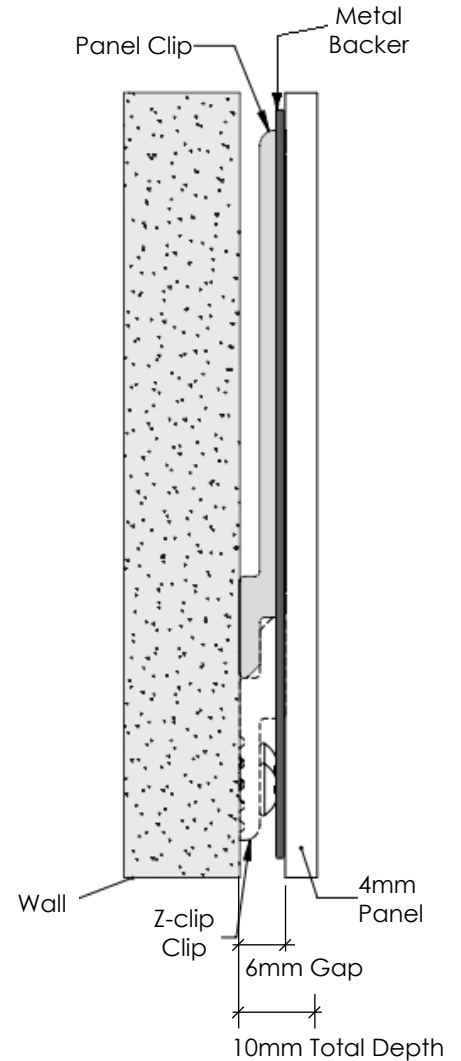

*Mounting Hardware includes Clips bonded to the MB Panel, and Z-clip to be installed on the wall to hang the panel. Please allow ~1" of clearance above MB Panel to hang on Z-clip.

② Markerboard Type (select one)

- 4mm GLOSS - Magnetic   4mm MB MATTE - Magnetic
- 4mm GLOSS - NON Magnetic   4mm MB MATTE - NON Magnetic
- 6mm GLOSS - Magnetic
- 6mm GLOSS - NON Magnetic

③ Color (select one)

1. White   Blush   Cream   Sand   Mist
   - Black   Navy   Bronze**   Slate   Aqua
2. **Metallic Paint color.

Non-Standard Color: _____

Custom Color*: _____

*Custom Color match approval & fee applies. Contact Element Designs for details.

④ Accessories (optional)

Accessory Set _____ Qty: _____

Item	Qty	Width	Height	in OR mm	Price	Ext. Price
1						
2						
3						
4						

Special Instructions: _____

Shipping : _____

TOTAL : _____

Design Features:

- Intuitive installation with integrated z-clip wall hanging mount system
- Glass marker boards are the ideal writable and erasable surface
- Non-staining and non-porous gloss surface
- Made of highly durable 4mm tempered safety glass
- Easy to maintain and scratch resistant
- Glass has low iron content for optimal color clarity
- All edges are flat edge polish with square corners
- Unlimited color palette of water based paint specifically designed for glass

Email form to orders@element-designs.com

Date: _____ PO#: _____

Project Name: _____

Architect / Design Firm: _____

Installation Date: _____

Technical Planning Details

1. 4mm Glass Maximum size: W-96" x H-48"
   - 4mm Weight per square foot: 3.7lbs
   - 6mm Glass Maximum size: W-96" x H-48"
   - 6mm Weight per square foot: 4.7lbs
   - For use ONLY with rare earth magnets
2. Magnetic backpainted glass can also be used as inserts to aluminum doors. Please contact Element Designs for details.